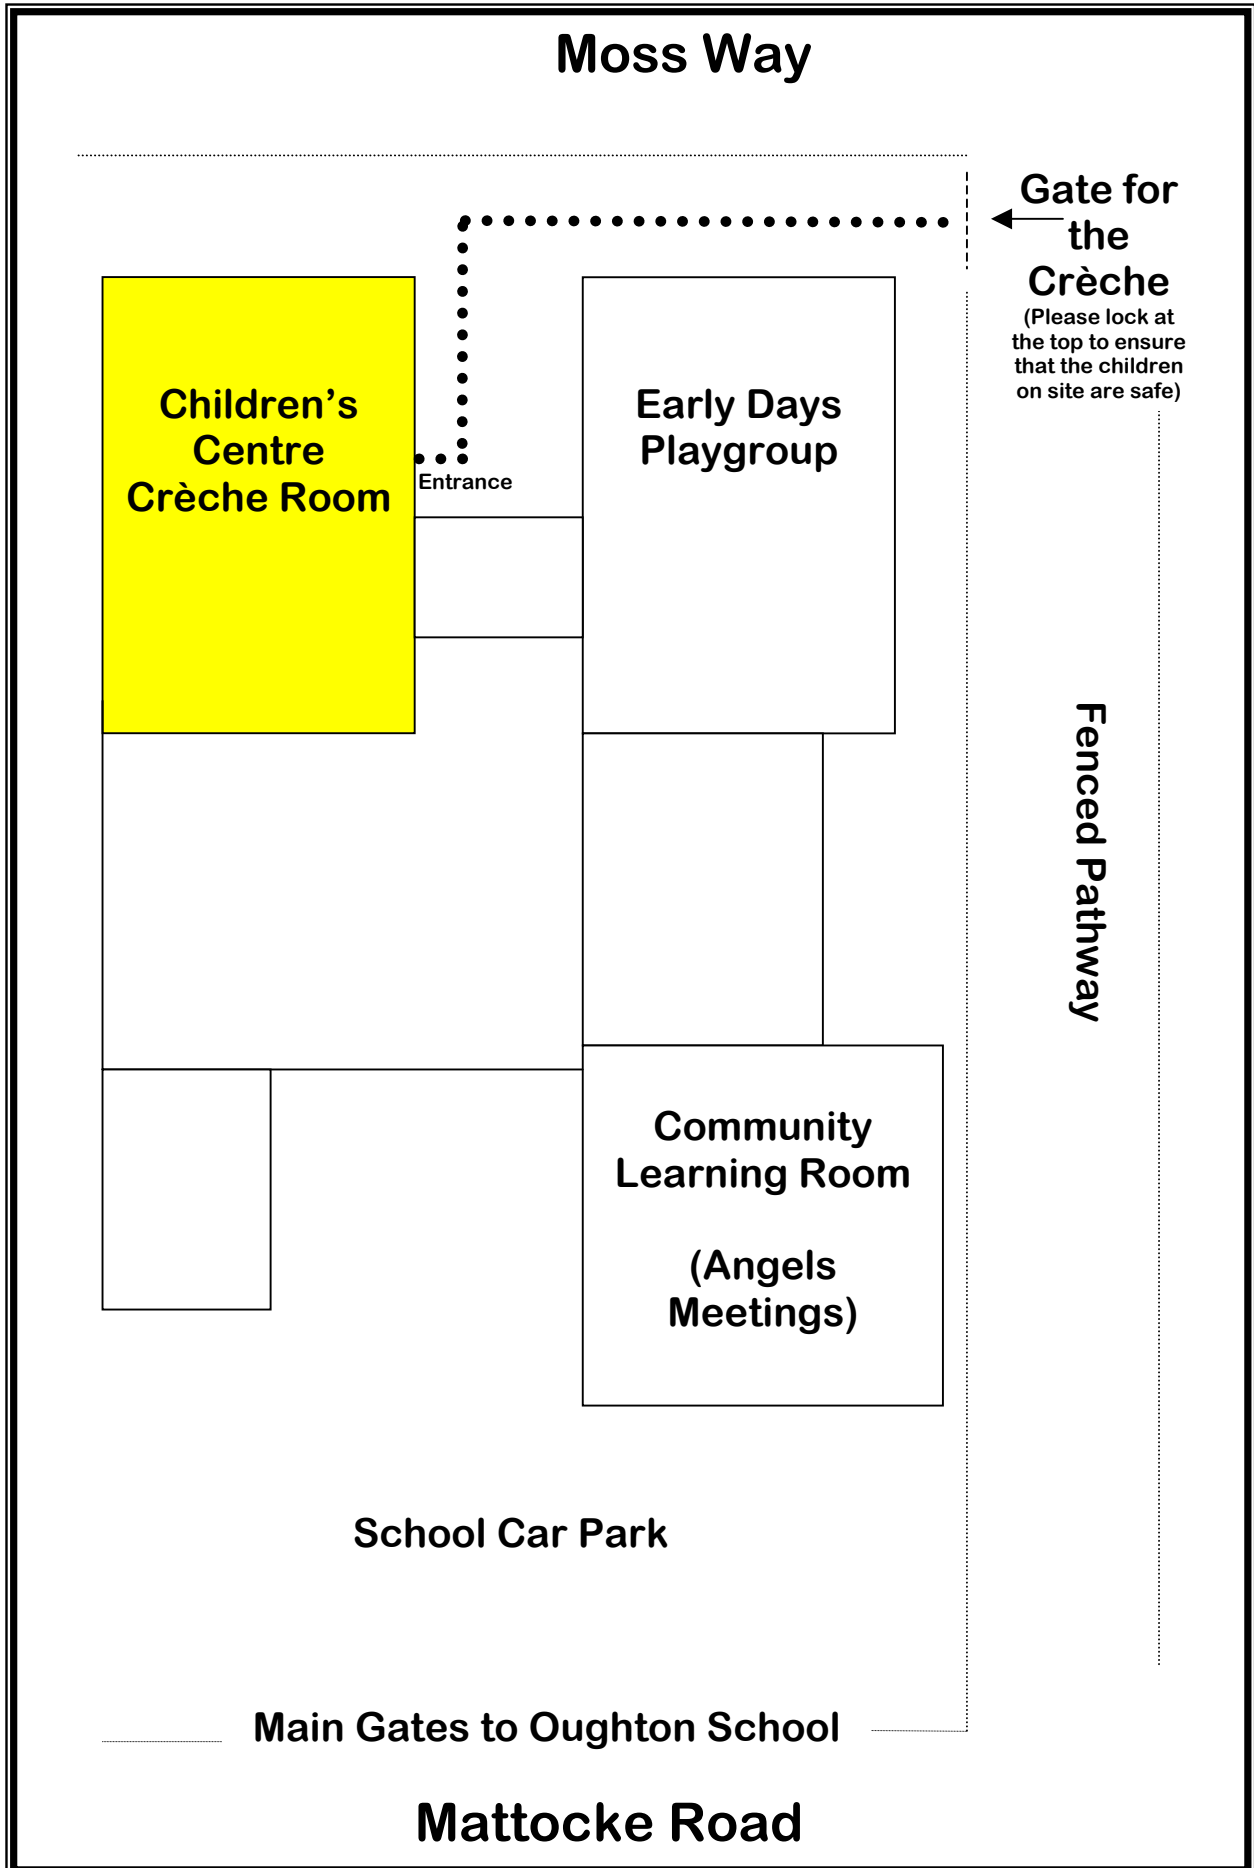

Site Map: The Children's Centre Crèche, Oughton School, Hitchin

Moss Way

**Children's
Centre
Crèche Room**

Entrance

**Early Days
Playgroup**

**Community
Learning Room

(Angels
Meetings)**

**Gate for
the
Crèche**
(Please lock at
the top to ensure
that the children
on site are safe)

Fenced Pathway

School Car Park

Main Gates to Oughton School

Mattocke Road